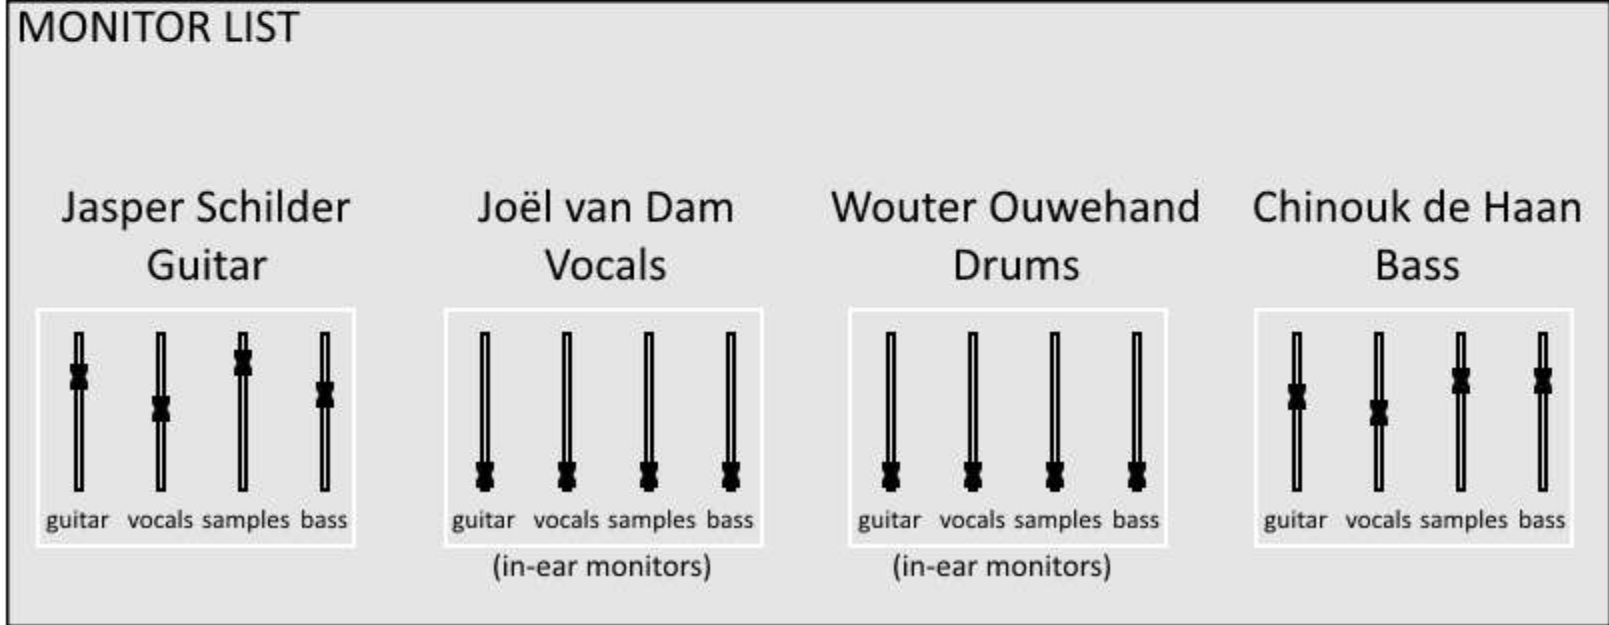

BIO

Amikdla is a rock group that consists of four enthusiastic musicians from the Netherlands. Their schizophrenic sound is best labeled as an interesting mix of progressive and alternative rock, mainly influenced by bands like A Perfect Circle, Karnivoool, Tool and Steven Wilson. With their eccentric stage performance they achieve a unique pallet of soundscapes that feel larger than live.